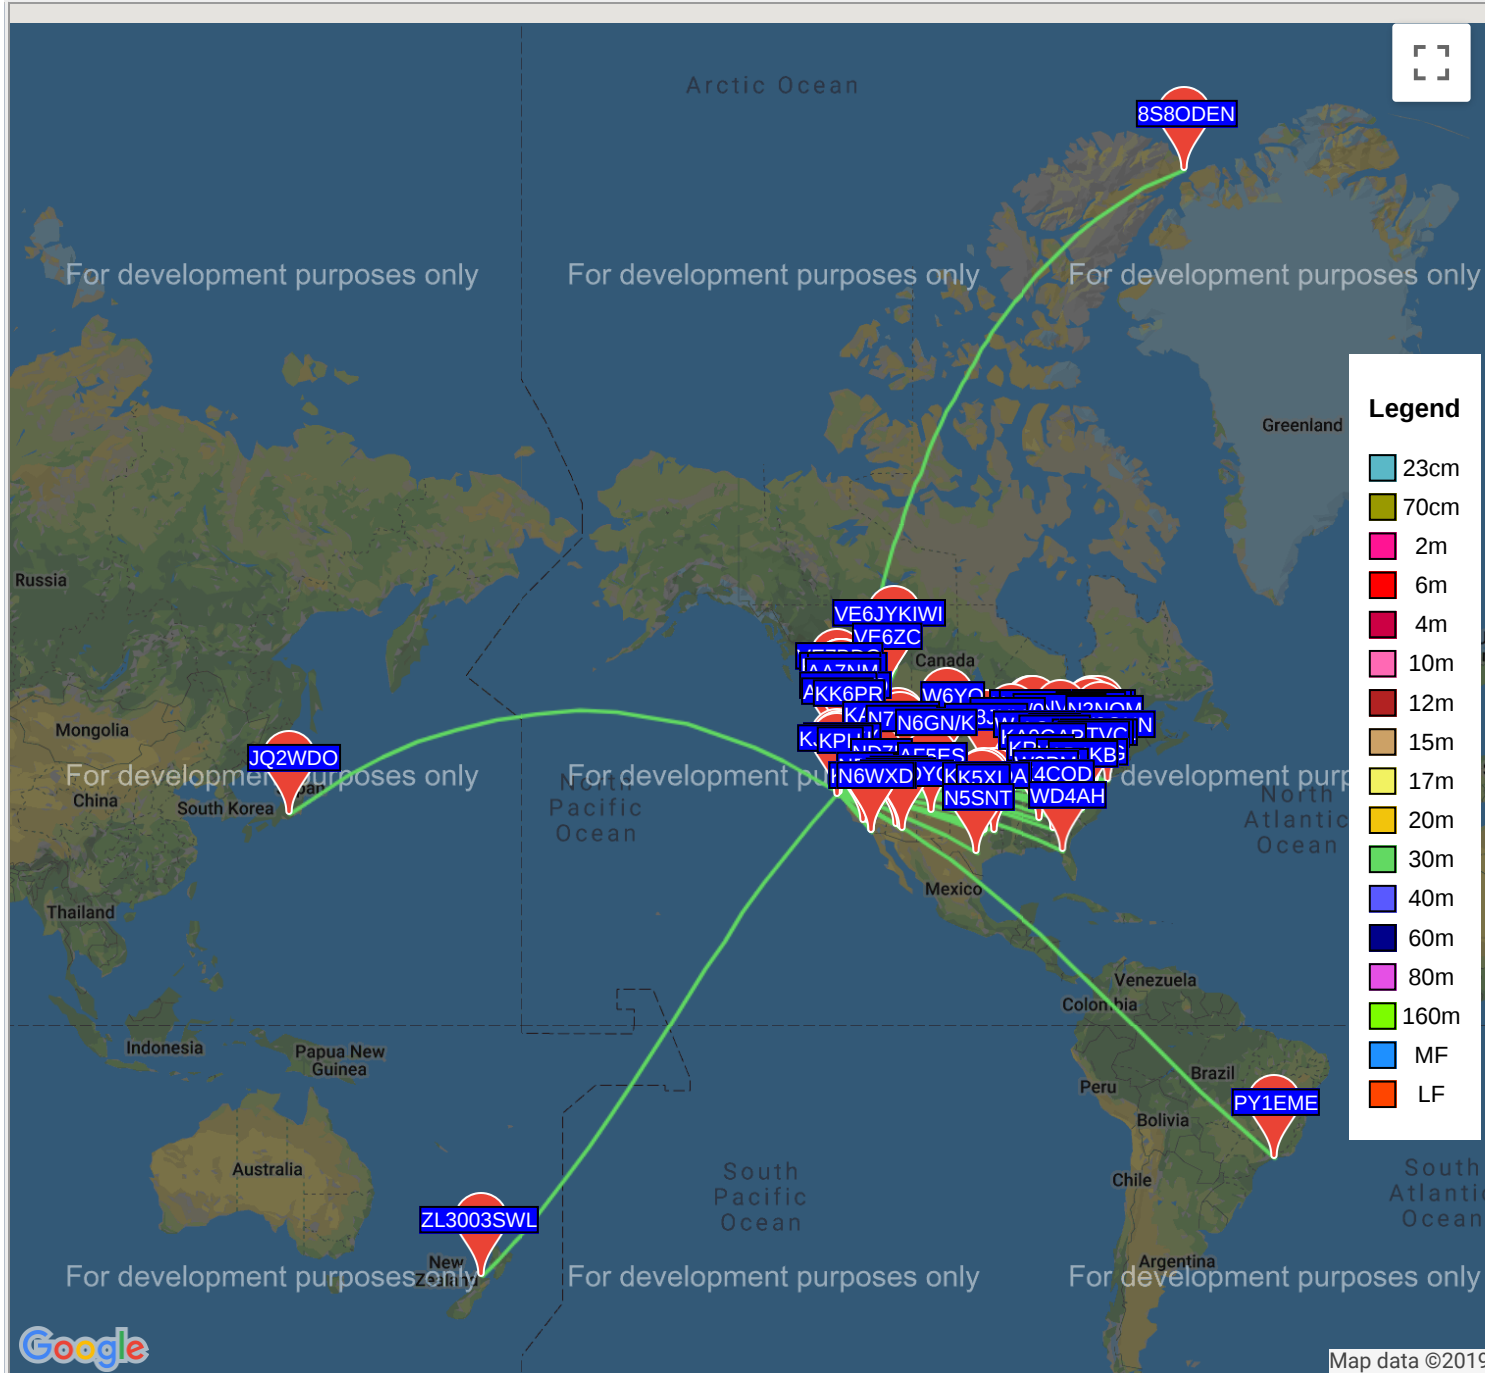

Map

Update

Band

All ▾

Show only spots on this band.

Use Band Colors

When checked on, path colors are coded according to band

Call

w3toy

If non-blank, show only those spots involving the specified call

Latitude

Center of map latitude

Longitude

Center of map longitude (east positive, west negative)

Time period

Show spots in this period of time

- Day/Night overlay
Shows which areas of the earth are in daylight.
- Exclude Special Callsigns
Excludes calls starting with Q and 0, typically used for balloon telemetry

If the map fails to load then try an [alternative](#). Note this is off site.