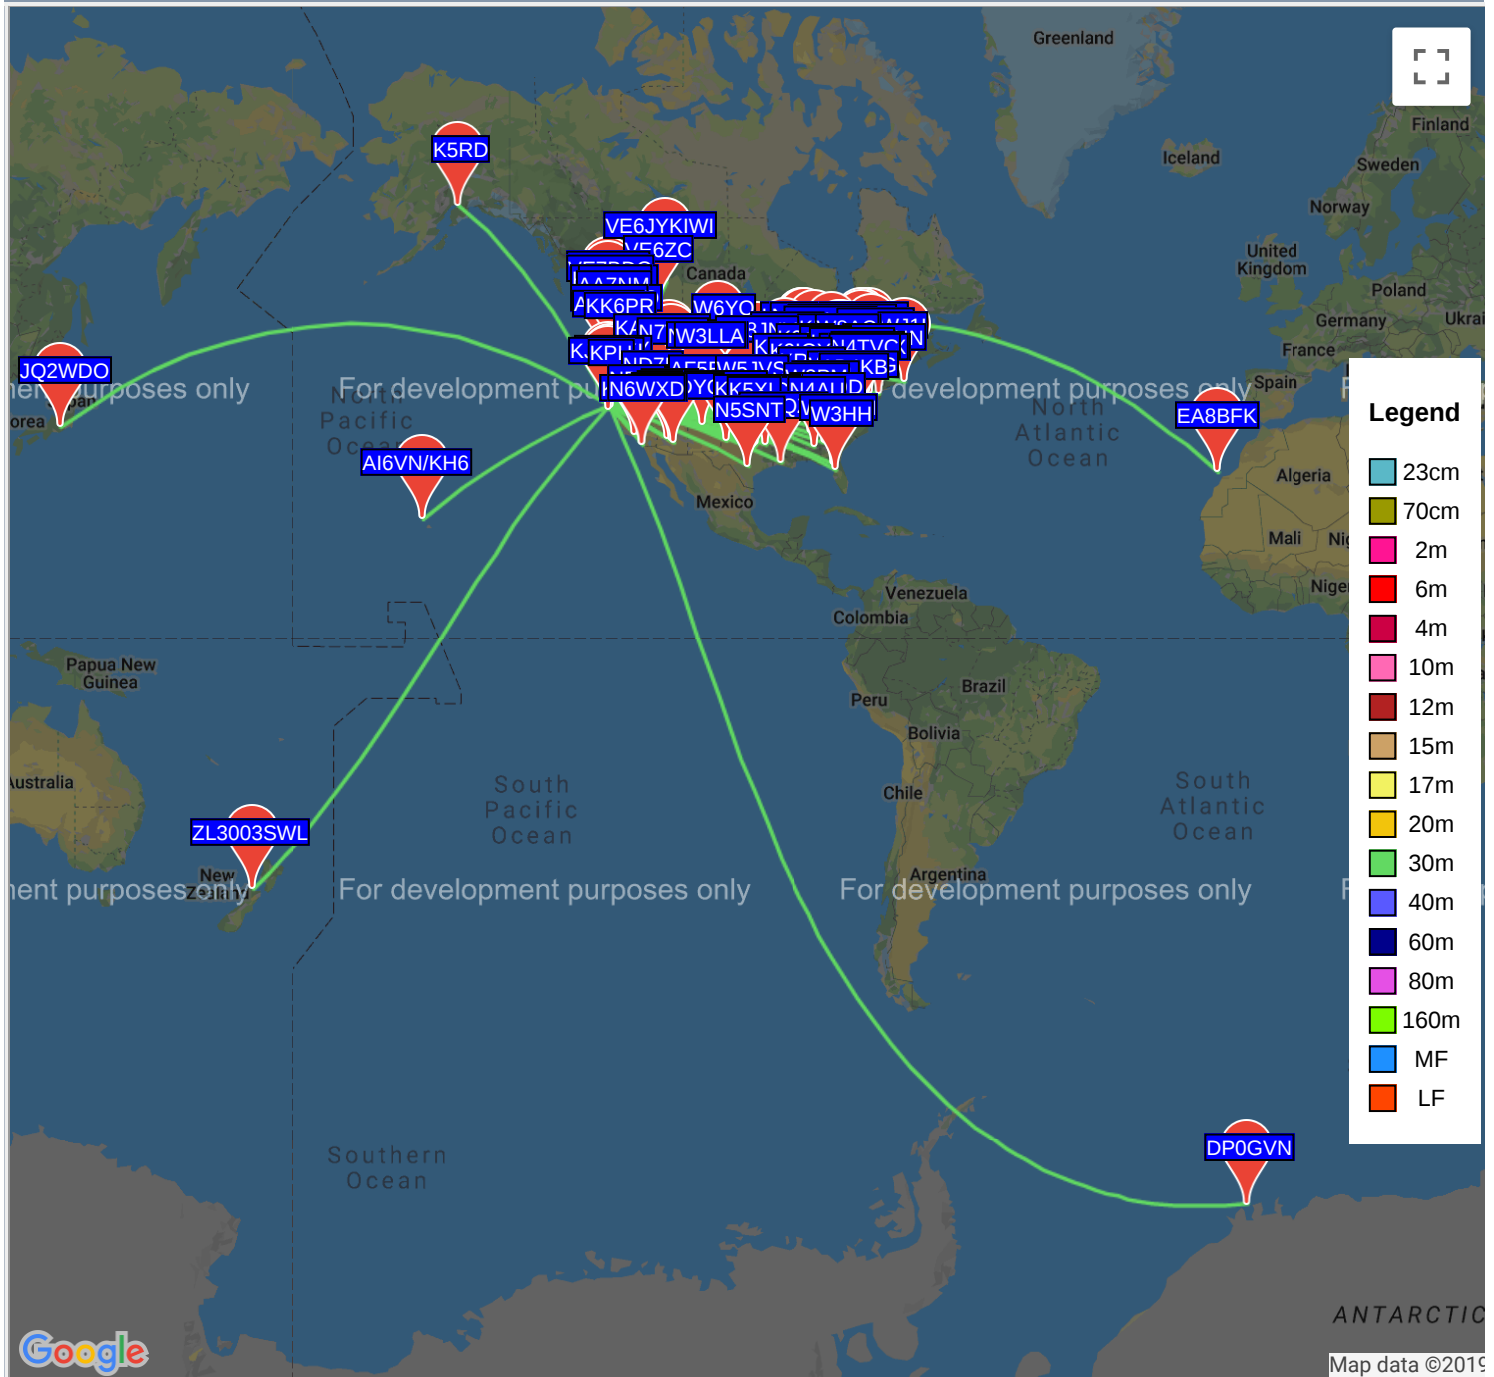

Map

Legend

23cm
70cm
2m
6m
4m
10m
12m
15m
17m
20m
30m
40m
60m
80m
160m
MF
LF

Update

Band
All

Show only spots on this band.

Use Band Colors
When checked on, path colors are coded according to band

Call
w3toy

If non-blank, show only those spots involving the specified call

Latitude

Center of map latitude

Longitude

Center of map longitude (east positive, west negative)

Time period

Show spots in this period of time

- Day/Night overlay
Shows which areas of the earth are in daylight.
- Exclude Special Callsigns
Excludes calls starting with Q and 0, typically used for balloon telemetry

If the map fails to load then try an [alternative](#). Note this is off site.